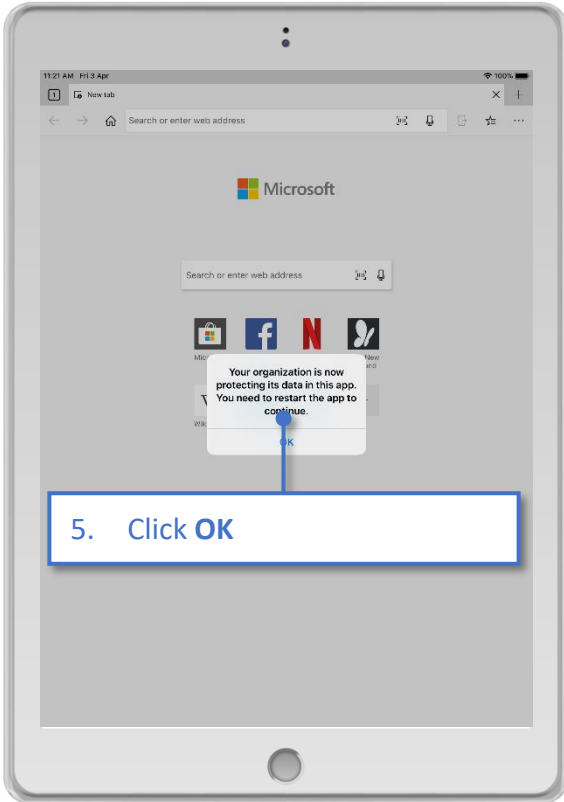

Access the intranet from a CCDHB Apple device

Troubleshooting
If the intranet is accessed before signing into Microsoft Edge the following message will display.
Tap **OK** and return to step 4 to sign in.