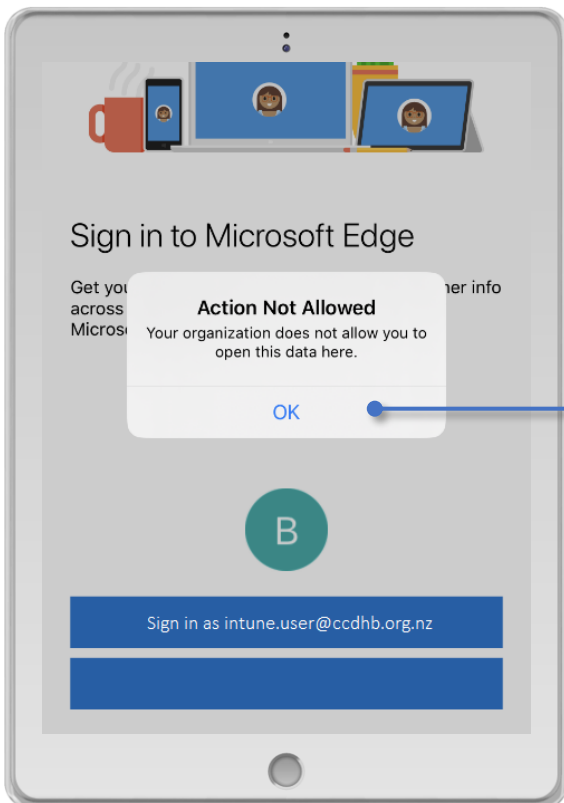

Access the intranet from a CCDHB Apple device

Troubleshooting
If the intranet is accessed before signing into Microsoft Edge the following message will display.
Tap **OK** and return to step 4 to sign in.