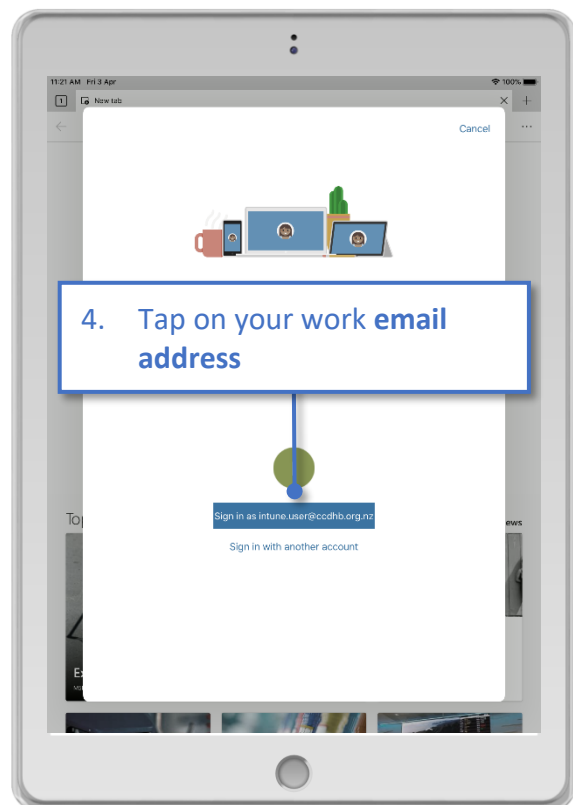

Access the intranet from a CCDHB Apple device

Troubleshooting
If the intranet is accessed before signing into Microsoft Edge the following message will display.
Tap **OK** and return to step 4 to sign in.