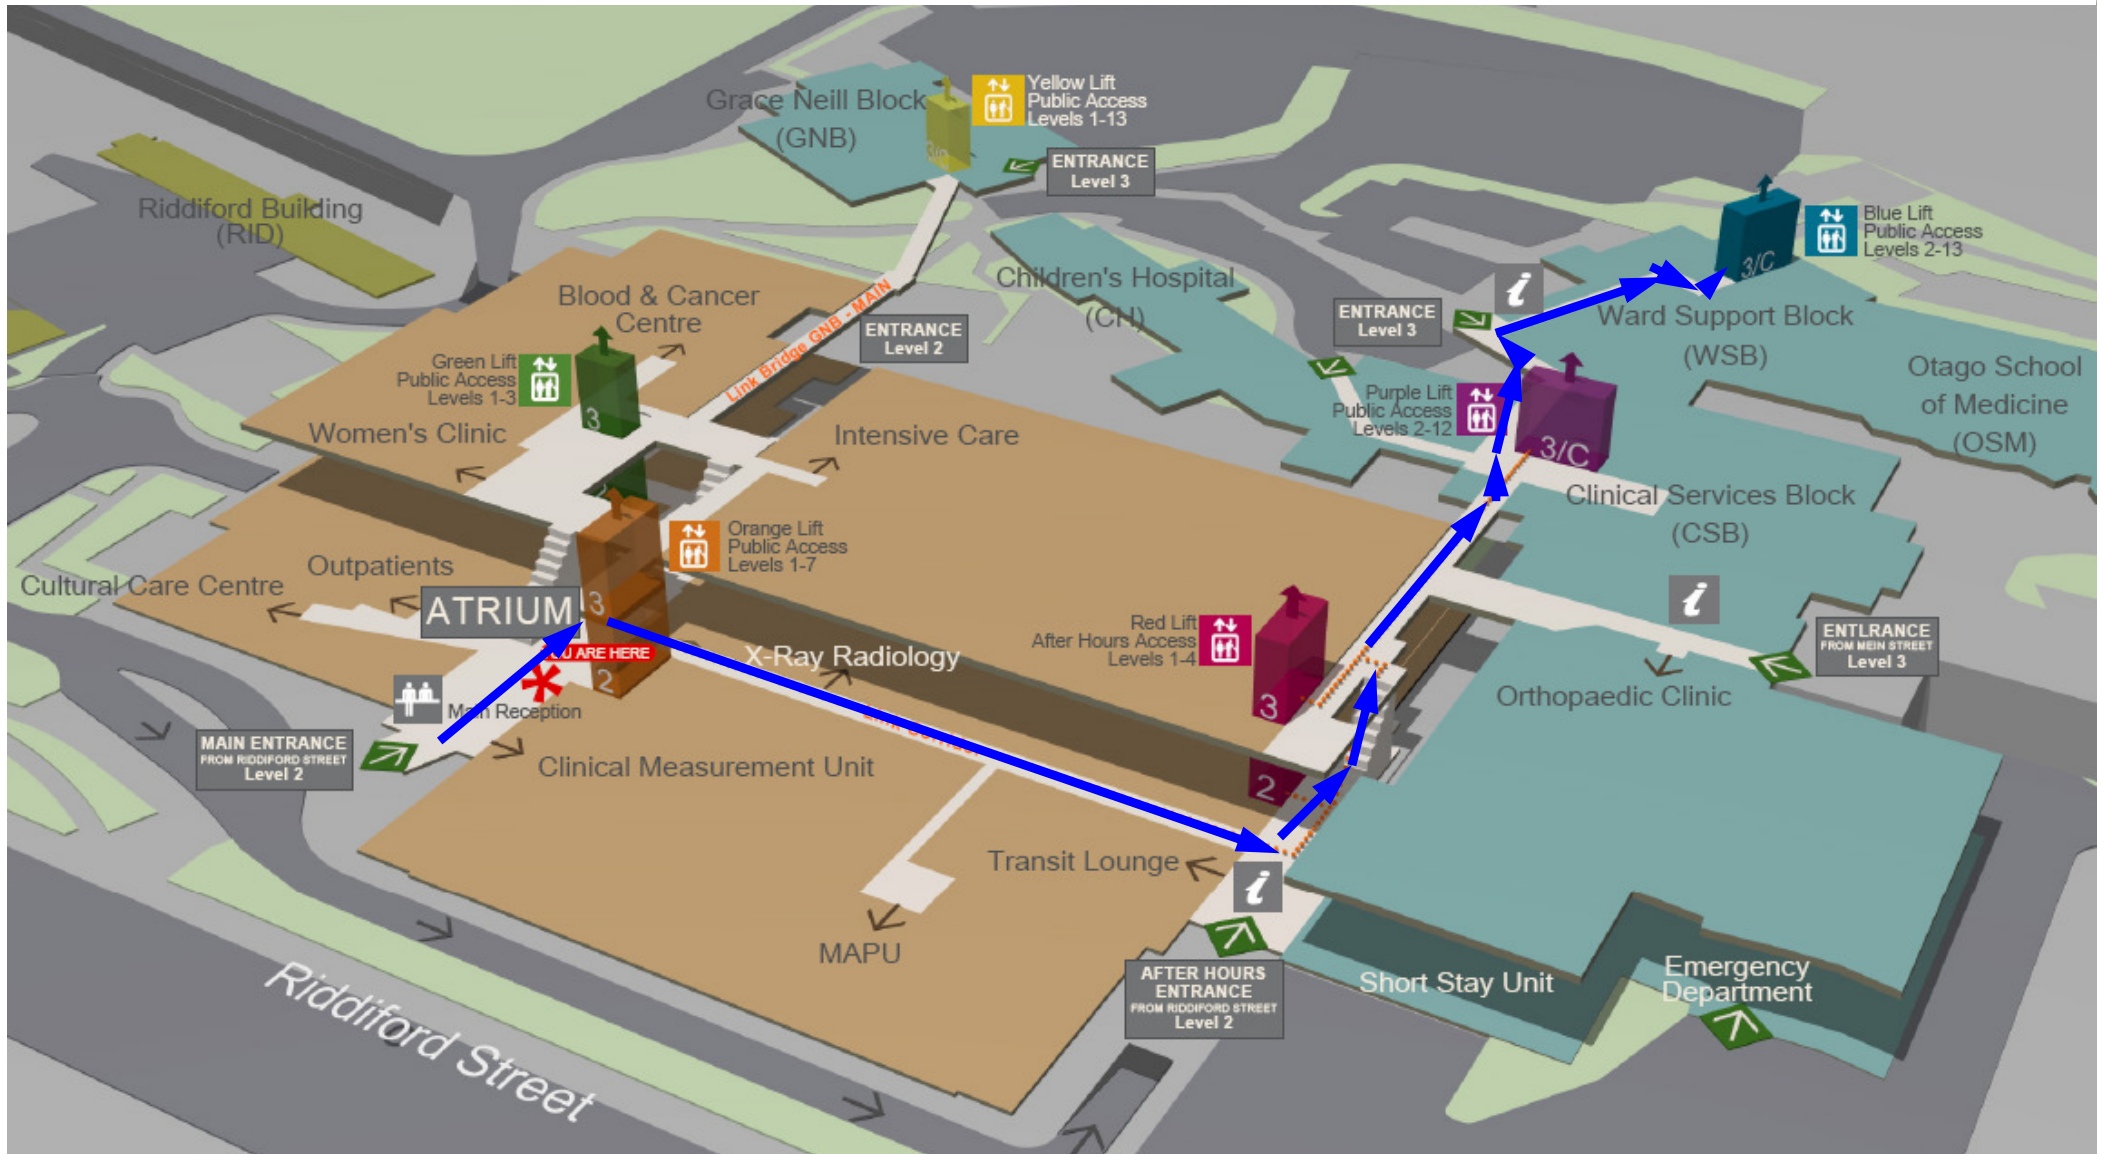

# DIRECTIONS TO C&C DHB LECTURE THEATRE EDUCATION CENTRE LEVEL 11, WARD SUPPORT BLOCK **WSB BLUE LIFT**

## DIRECTIONS TO C&C DHB EDUCATION ROOMS WARD SUPPORT BLOCK **WSB BLUE LIFT** LEVEL 11

Directions from Main Reception to Ward Support Block: Level 11

- Turn right at the **Orange lifts** and follow the **Orange Line Link**
- Go past the X-ray Radiology
- At the end of the corridor, turn left and follow the **Orange Line** up the stairs (or go up 1 level in the Red lift)
- Continue following the **Orange Line**
- At the **Purple lifts**, take a slight left around them and continue going straight (don't go into the Children's Hospital)
- Follow the signs to the **Blue Lift** (WSB)
- Turn left at the Central Pool Equipment booth
- Turn right at the doors to outside and head towards the Vibe Café sign
- At Vibe, turn right and follow the corridor to the **Blue lifts**
- At the lifts, go up to Level 11
- Go left out of the lift and follow the corridor and signage to the education rooms.