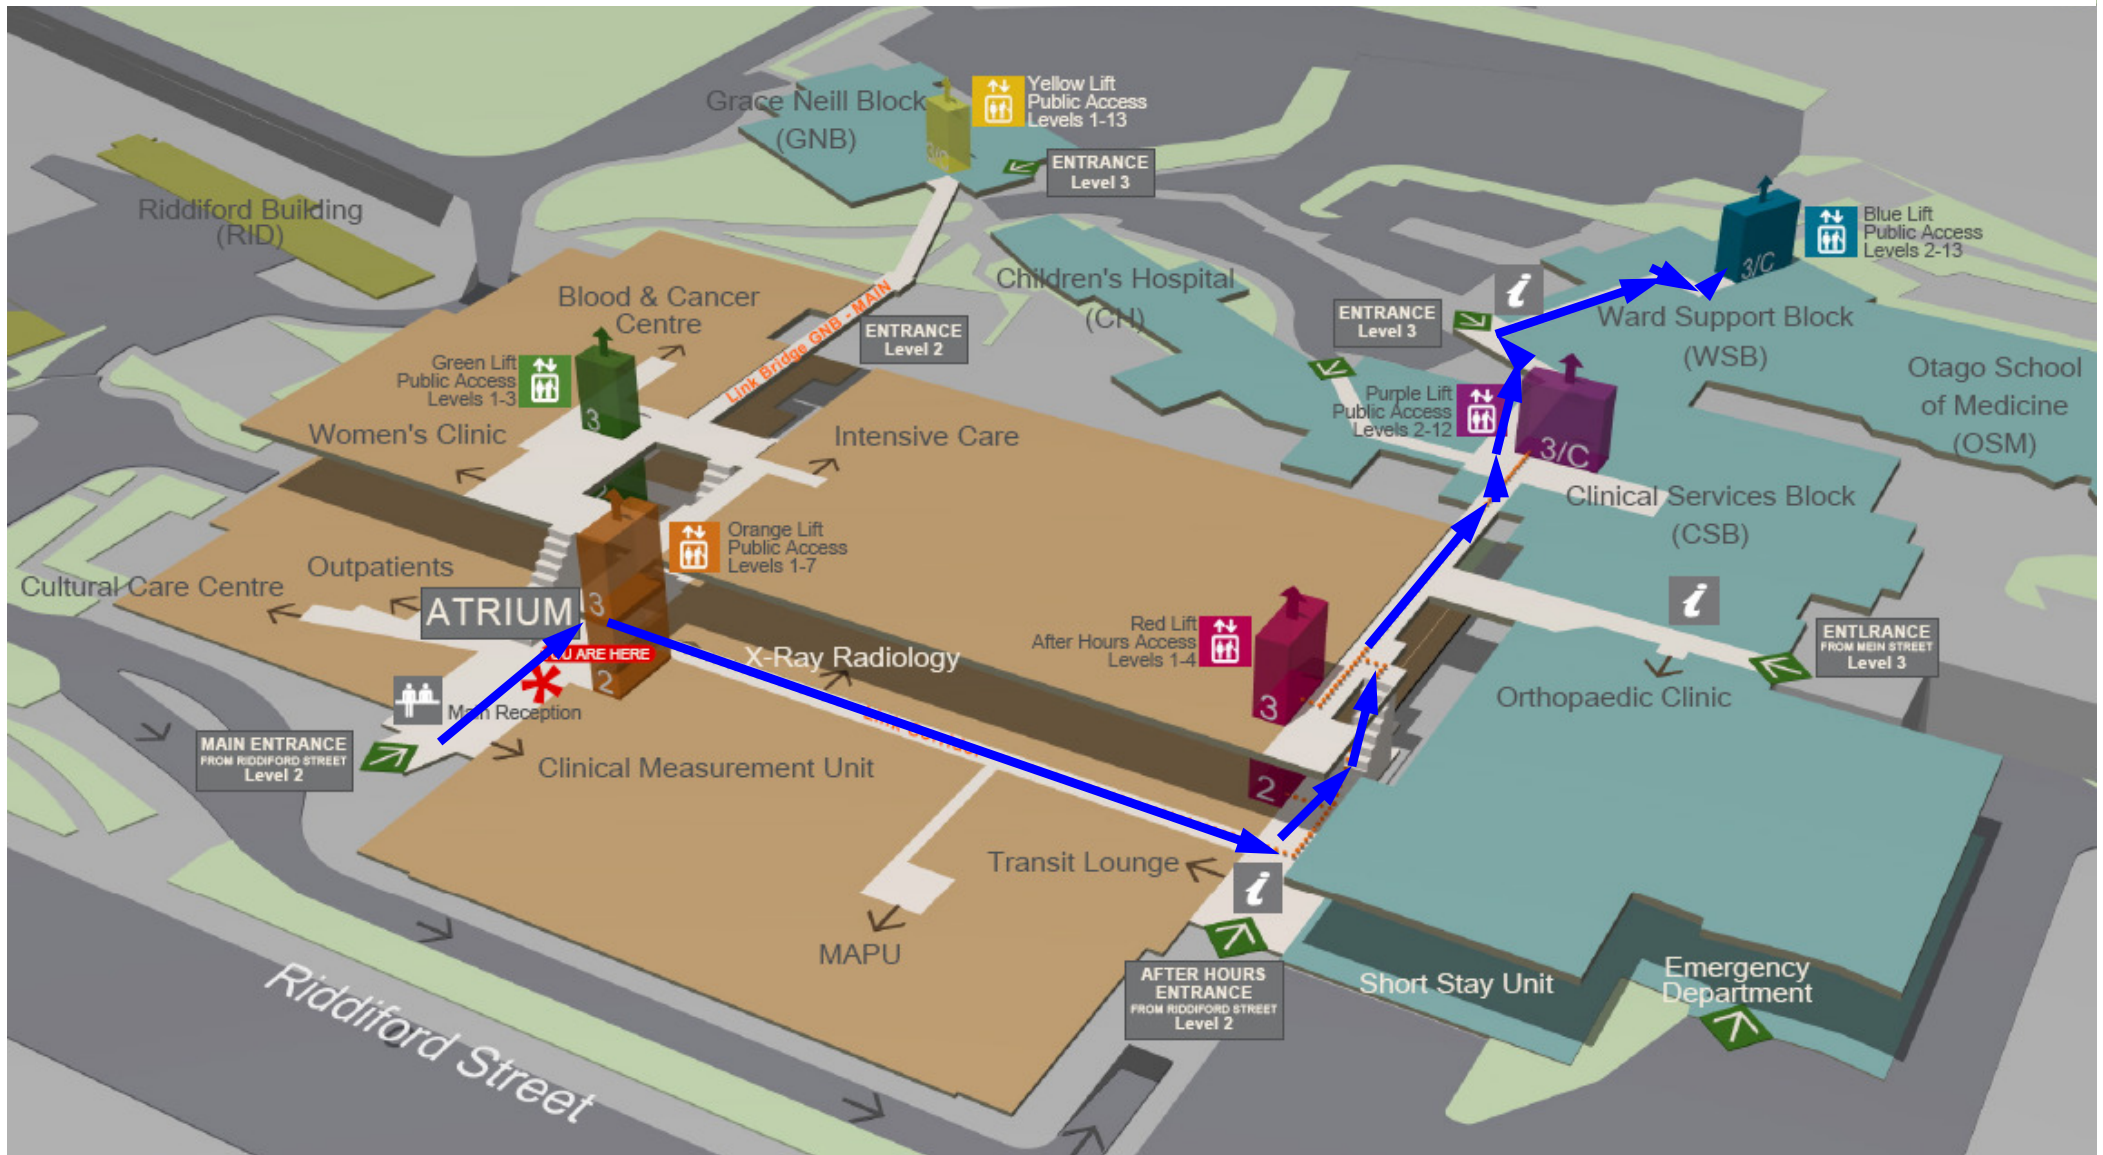

DIRECTIONS TO C&C DHB LECTURE THEATRE EASTHOPE AND HORNE LEVEL 12, WARD SUPPORT BLOCK **WSB BLUE LIFT**

DIRECTIONS TO C&C DHB LECTURE THEATRE EASTHOPE AND HORNE WARD SUPPORT BLOCK **WSB BLUE LIFT** LEVEL 12

Directions from Main Reception to Ward Support Block: Level 12,

- Turn right at the **Orange lifts** and follow the **Orange Line Link**
- Go past the X-ray Radiology
- At the end of the corridor, turn left and follow the **Orange Line** up the stairs (or go up 1 level in the Red lift)
- Continue following the **Orange Line**
- At the **Purple lifts**, take a slight left around them and continue going straight (don't go into the Children's Hospital)
- Follow the signs to the **Blue Lift** (WSB)
- Turn left at the Central Pool Equipment booth
- Turn right at the doors to outside and head towards the Vibe Café sign
- At Vibe, turn right and follow the corridor to the **Blue lifts**
- At the lifts, go up to Level 12
- Go left out of the lift and two Lecture Theatres are in front of you.