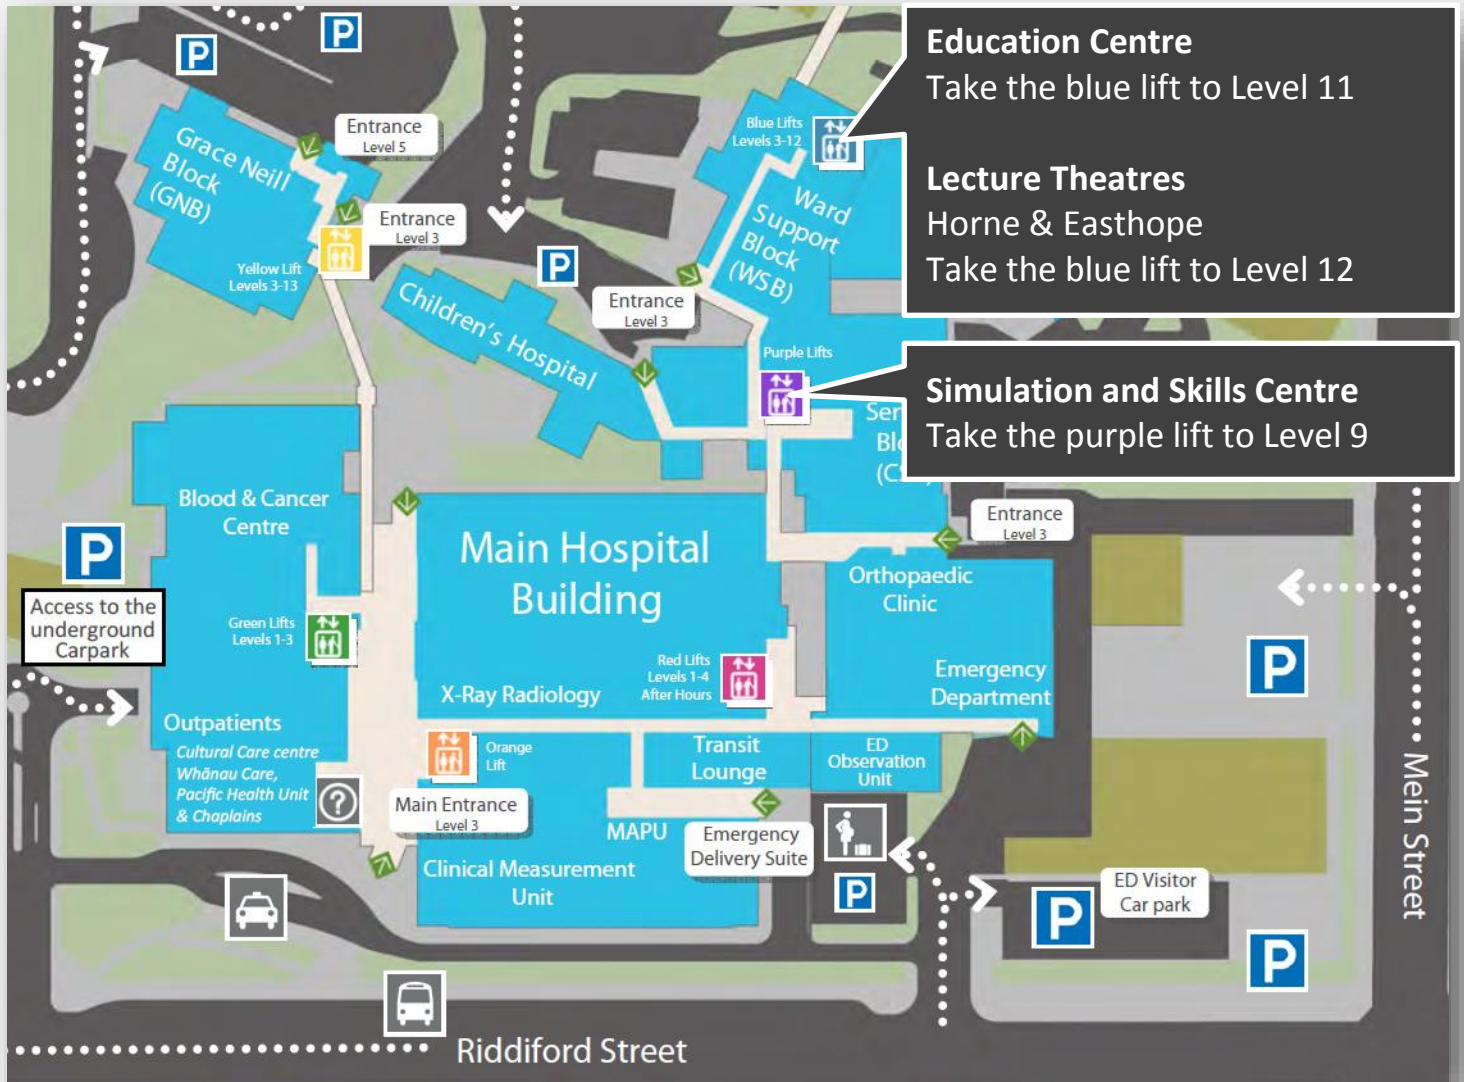

# Where to find us

- Lecture Theatres: Horne & Easthope
- Education Centre
- Simulations and Skills Centre

## WELLINGTON REGIONAL HOSPITAL

**Education Centre**  
Take the blue lift to Level 11

**Lecture Theatres**  
Horne & Easthope  
Take the blue lift to Level 12

**Simulation and Skills Centre**  
Take the purple lift to Level 9

- P** Patient & visitor parking
- Delivery suite (Maternity)
- Reception & enquiries
- Bus & shuttle stop
- Taxi stand