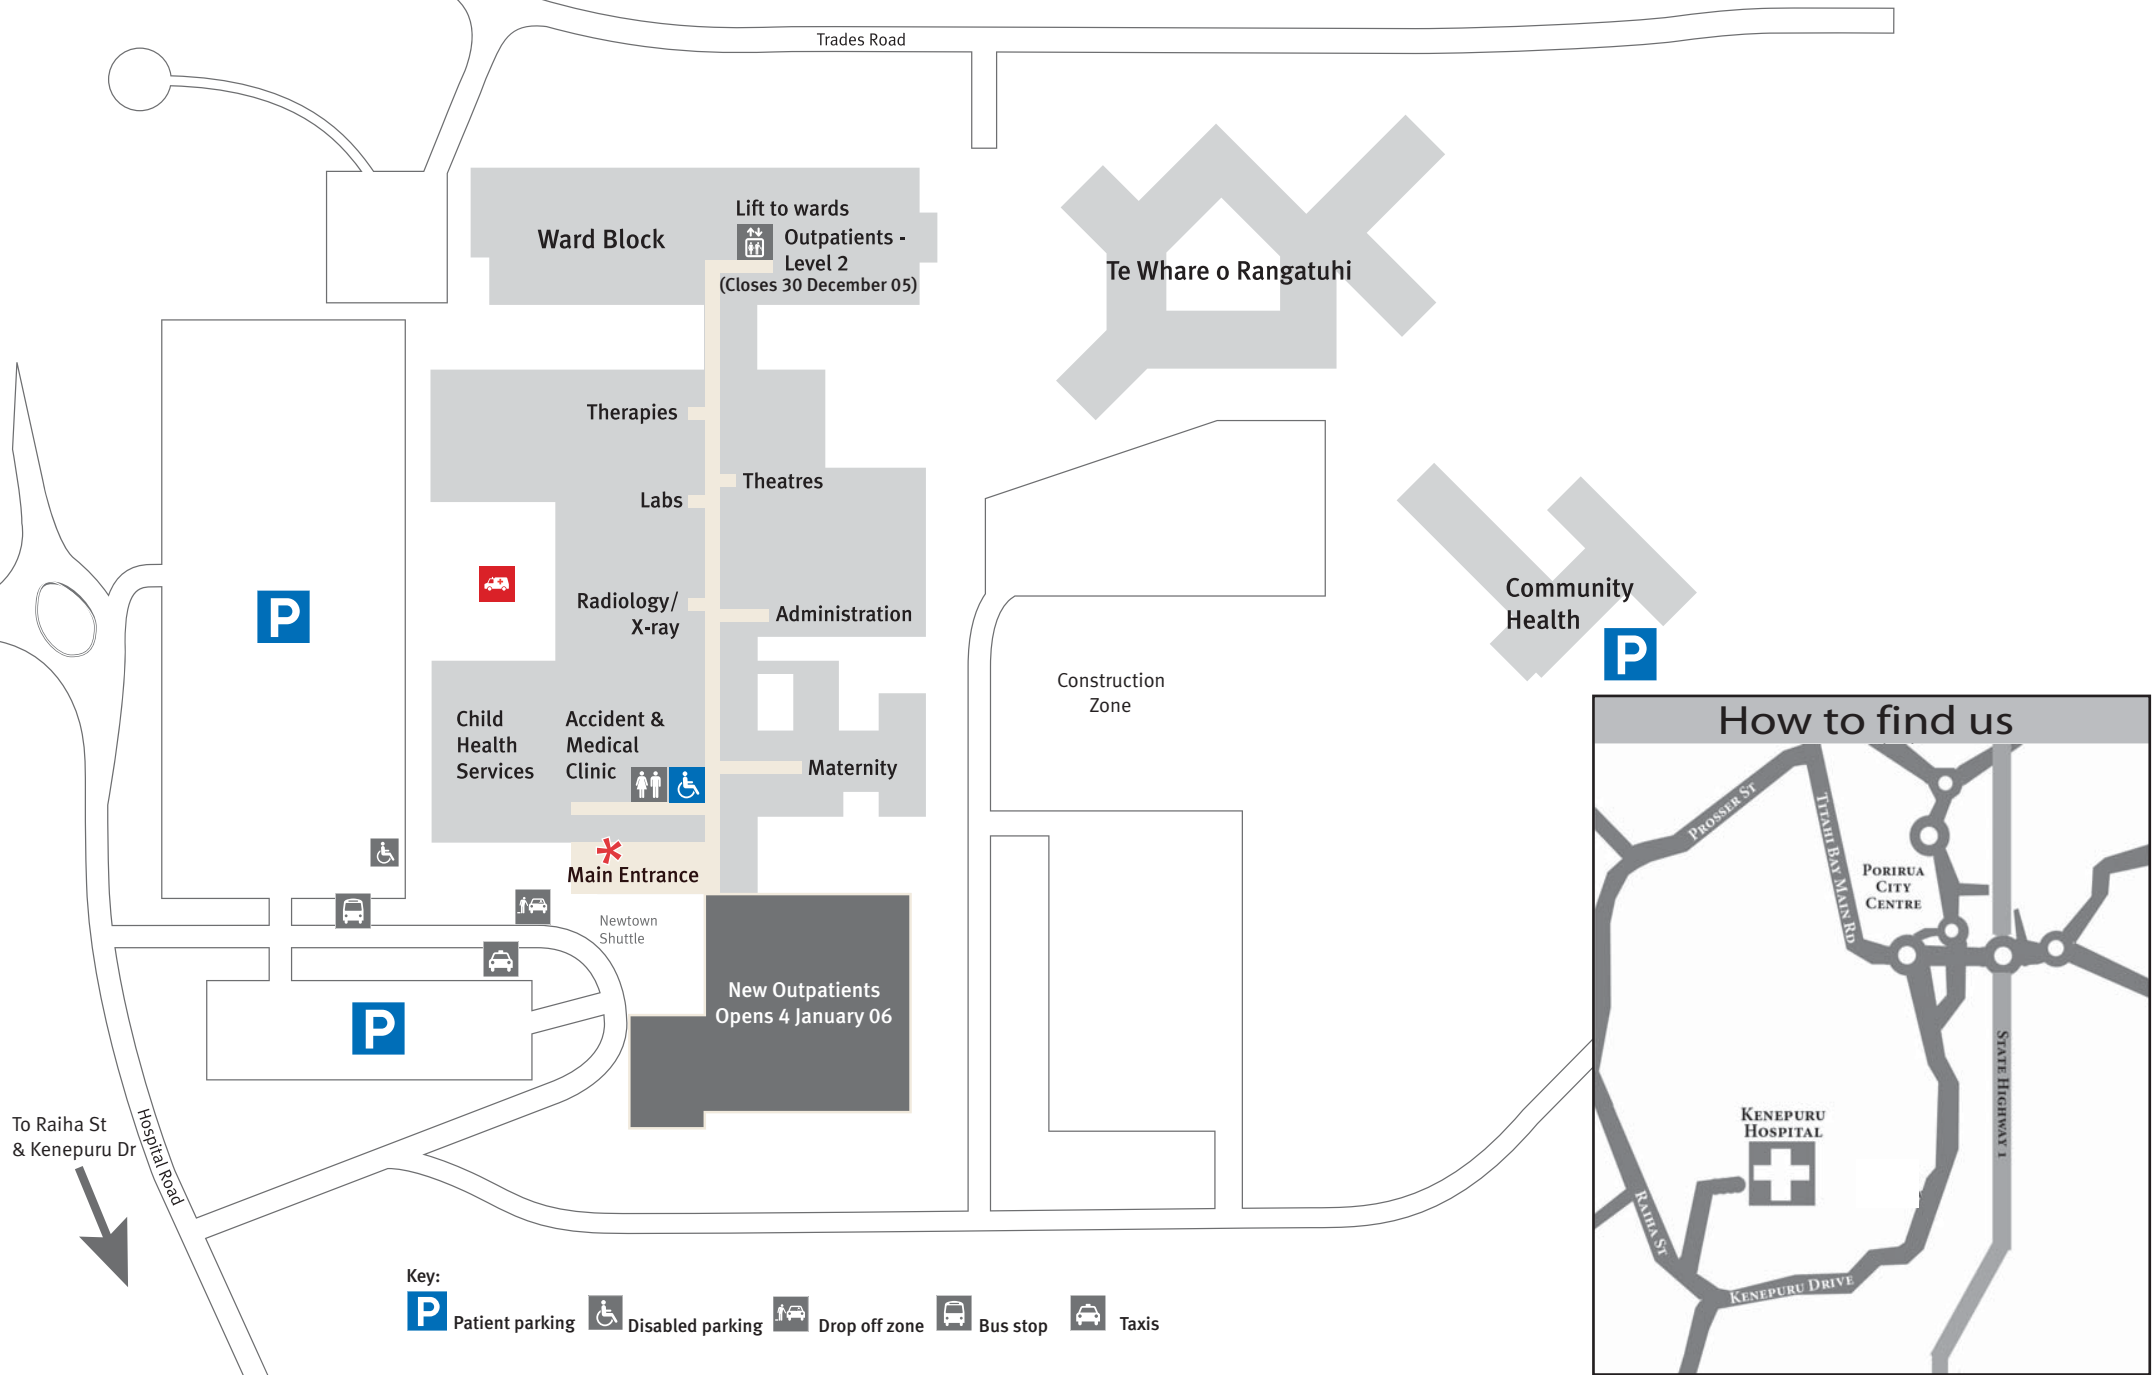

Kenepuru Hospital Te Hōhipera O Kenepuru

- Key:
- Patient parking
 - Disabled parking
 - Drop off zone
 - Bus stop
 - Taxis

To Raiha St & Kenepuru Dr